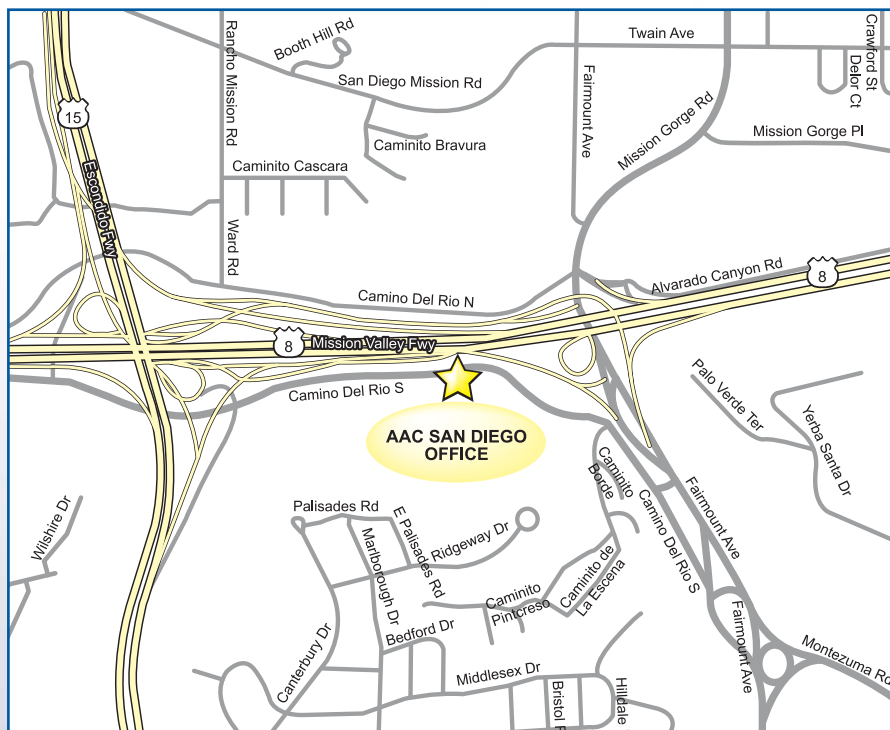

## Welcome to Advanced Acoustic Concepts:

Welcome to Advanced Acoustic Concepts California location in San Diego.

**Contact information:** 4025 Camino Del Rio South Suite 300, San Diego, CA 92108 (619) 542-7708

### Directions to AAC's San Diego Office

#### EAST DIRECTIONS

East on I-8 EXIT 3A toward El Centro for 1.2 miles, Take the Texas Street / Qualcomm Way exit for .1 miles, Take the Texas Street Ramp, Turn right onto Texas Street for 2.3 miles and turn left onto Camino Del Rio S., end at 4025 Camino Del Rio S.

#### FROM SAN DIEGO AIRPORT

Start out going West on N Harbor Dr. 0.5 miles. Make a u-turn onto N Harbor Dr. 1.9 miles. Turn left onto W Grape St. 0.3 miles. Merge onto I-5 S. 1.1 miles. Merge onto CA-94 E. 2.3 miles. Merge onto CA-15 N via exit 2C on the left toward I-805 N. 4.1 miles. Take the Junction / I-8 / Camino Del Rio South exit. 0.1 miles. Take the Camino Del Rio South exit. 0.2 miles. Turn right onto Camino Del Rio S. 0.3 miles.