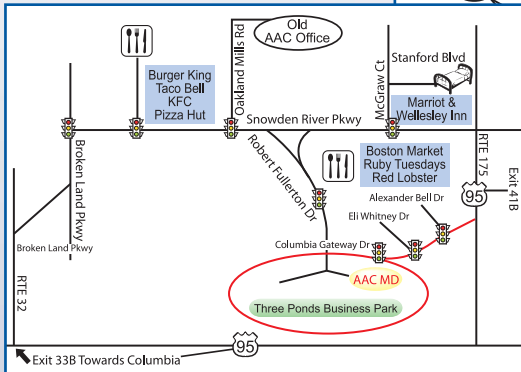

ADVANCED ACOUSTIC CONCEPTS

Welcome to Advanced Acoustic Concepts:

Welcome to Advanced Acoustic Concepts Columbia, Maryland location in the Three Ponds Business Park.

Contact information: 7100 Columbia Gateway Drive, Suite
190 Columbia, Maryland 21046
Phone: (410) 872-0024

Detail View of Three Ponds Business Park

Directions to AAC's Columbia, Maryland Operations

From I-95, take exit 41B (Rt. 175 West toward Columbia/Ellicott City). After passing the intersection with Rt. 108, get in one of the two rightmost lanes for the Columbia Gateway Drive exit. Turn right at the third red light (there is a sign here that reads "To Snowden River Pkwy"). At the intersection with Robert Fulton Drive (see large map) turn left into "Three Ponds Business Park." Proceed to the end of the drive (flags, pond) and turn left. Park in front of AAC at Ste. 190.

ACCOMMODATIONS

Holiday Inn

7900 Washington Blvd
Route 1 and 175
Jessup, MD 20794
(410) 799-7500

Courtyard Marriott

8910 Stanford Blvd
Columbia, MD 21045
(410) 290-0002

Holiday Inn Express Hotel & Suites

6064 Marshalee Drive
Elkridge, MD 21075
(410) 579-8888

RESTAURANTS

Famous Dave's

6201 Columbia Crossing Dr
Columbia, MD 21045
(410) 290-0091

Romano's Macaroni Grill

6181 Columbia Crossing Dr
Columbia, MD 21045
(410) 872-0626

Bertucci's Brick Oven Pizzeria

9081 Snowden River Parkway
Columbia, MD 21046
(410) 312-4800