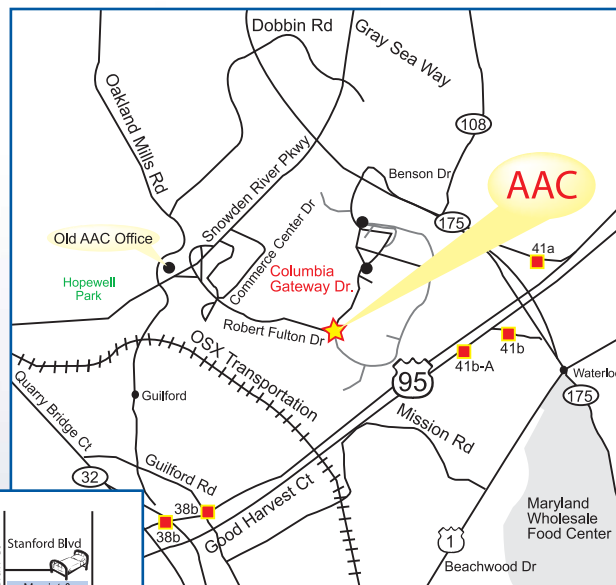

Detail View of Three Ponds Business Park

Directions to AAC's Columbia, Maryland Operations

From I-95, take exit 41B (Rt. 175 West toward Columbia/Ellicott City). After passing the intersection with Rt. 108, get in one of the two rightmost lanes for the Columbia Gateway Drive exit. Turn right at the third red light (there is a sign here that reads "To Snowden River Pkwy"). At the intersection with Robert Fulton Drive (see large map) turn left into "Three Ponds Business Park." Proceed to the end of the drive (flags, pond) and turn left. Park in front of AAC at Ste. 190.

ACCOMMODATIONS

Holiday Inn

7900 Washington Blvd
Route 1 and 175
Jessup, MD 20794
(410) 799-7500

Courtyard Marriott

8910 Stanford Blvd
Columbia, MD 21045
(410) 290-0002

Holiday Inn Express Hotel & Suites

6064 Marshalee Drive
Elkridge, MD 21075
(410) 579-8888

RESTAURANTS

Famous Dave's

6201 Columbia Crossing Dr
Columbia, MD 21045
(410) 290-0091

Romano's Macaroni Grill

6181 Columbia Crossing Dr
Columbia, MD 21045
(410) 872-0626

Bertucci's Brick Oven Pizzeria

9081 Snowden River Parkway
Columbia, MD 21046
(410) 312-4800

CHAMBER OF COMMERCE

Howard County

5560 Sterrett Pl
Columbia, MD 21044-2601
(410) 730-4111