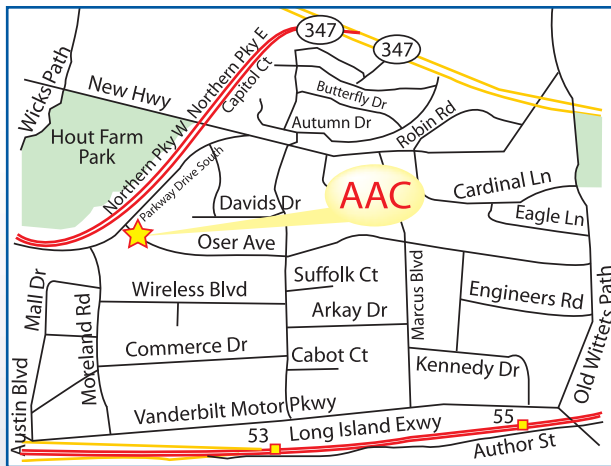

Directions to AAC's New York Operations

DIRECTIONS FROM MACARTHUR AIRPORT

Exit airport, turning right onto Veterans Memorial Highway (RTE 454).
Bear left at the RTE 454/347 fork.
Turn left onto New Highway.
Turn left onto Adams Ave.
Turn right onto Oser Ave and continue to the last building on the left, 425 Oser Ave.

DIRECTIONS FROM 495 EAST

East on Long Island Expressway to Exit 53, Wicks Road.
Turn left at the off ramp light.
Continue north on Moreland Ave until end.
Turn right onto Parkway Drive South.
Take the first right onto Oser Ave.

FROM AAC TO THE SHERATON

East on Oser Ave. towards Marcus Blvd.
Turn right onto Adams Ave.
Turn right onto Motor Parkway.

DIRECTIONS FROM 495 WEST

West on Long Island Expressway to Exit 55, Motor Parkway.
Turn right onto Calebs Path.
Calebs Path leads to Old Willets, turn right.
Go three lights, turn left on Oser Ave.

FROM AAC TO THE MARRIOTT RESIDENCE

East on Oser Ave. towards Marcus Blvd.
Turn left on Marcus Blvd.
Turn right onto New Highway.
Turn right onto NY-347E/NY-45/Veterans Highway.

FROM AAC TO THE HOLIDAY INN EXPRESS