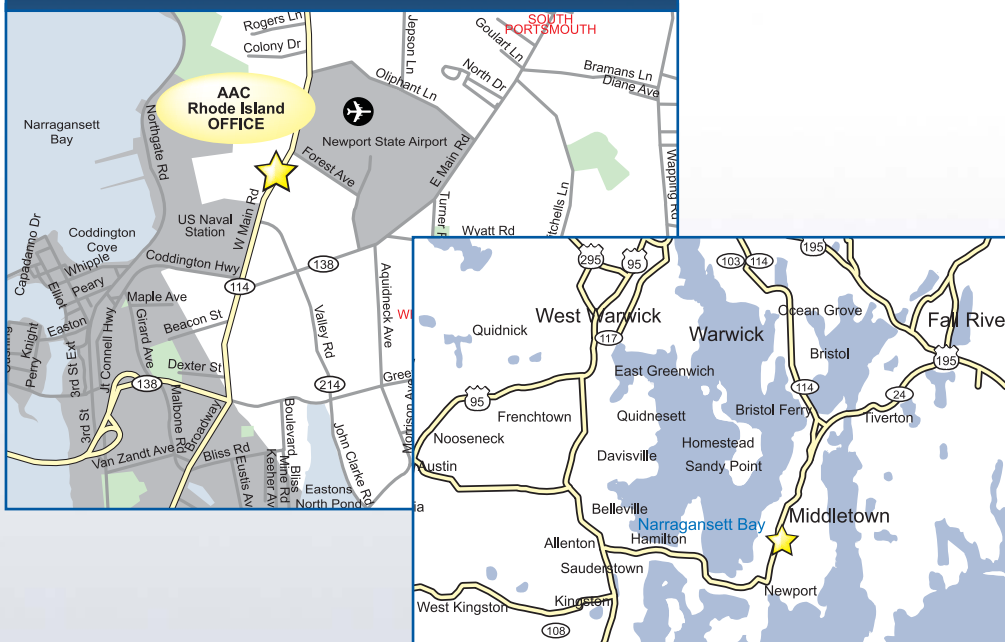

Detail View

Directions to AAC's Rhode Island Office

From the Theodore Francis Green State Airport (PVD)

Start out going Northwest (0.38 miles). Turn slight left (0.13 miles). Turn slight right toward I-95 (0.17 miles). Stay straight to go onto Airport Connector Rd W (0.92 miles). Merge onto I-95 S toward New York (5.29 miles). Keep left to take RI-4 S via exit 9 toward North Kingstown (9.98 miles). Turn slight right onto Tower Hill Rd / US-1 S (0.74 miles). Merge onto RI-138 E toward Jamestown / Newport / Bridges (Portions toll - 9.22 miles). Take the RI-138 E ramp toward RI-114 N / Fall River / Cape Cod (0.78 miles). Take the RI-138 N ramp toward RI-114 / Fall River / Cape Cod (0.04 miles). Turn left onto Admiral Kalbfus Rd / RI-138 E (0.08 miles). Turn right onto Admiral Kalbfus Rd / RI-138 (0.54 miles). Turn left onto W Main Rd / RI-138. Continue to follow W Main Rd (1.60 miles). Turn left onto Northgate Rd (0.21 miles). Turn right onto Commerce Dr (0.14 miles). Turn right onto Corporate Pl (0.20 miles). End at 1 Corporate Pl Middletown, RI 02842-6277 US. Total Estimated Time: 48 minutes. Total Distance: 30.40 miles.