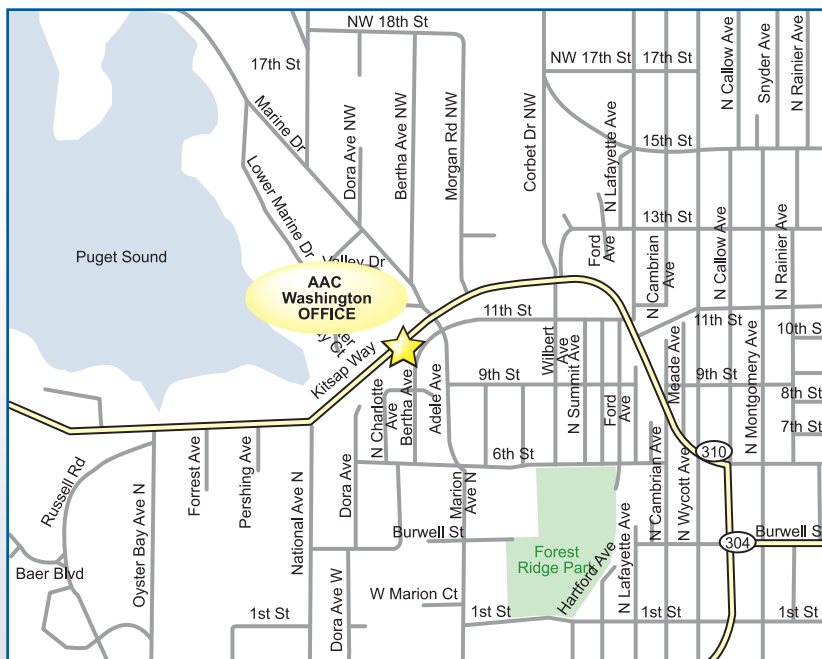

ADVANCED ACOUSTIC CONCEPTS

Welcome to Advanced Acoustic Concepts:

Welcome to Advanced Acoustic Concepts location in Bremerton, Washington.

Contact information: 3721 Kitsap Way Bremerton, Washington 98312 (360) 373-5700

Directions to AAC's Washington Office

From Sea-Tac Airport

Start out going South on International Blvd / Pacific Hwy S / WA-99 S toward S 204th St. Continue to follow Pacific Hwy S / WA-99 S for 2 miles, Turn slight left onto S Kent Des Moines Rd / WA-516, Merge onto I-5 S toward Portland for 16.4 miles, Merge onto WA-16 W via EXIT 132 toward Gig Harbor / Bremerton / Sprague Ave for 27.2 miles, WA-16 W becomes WA-3 N for 3.4 miles, Take the Kitsap Way / WA-310 E exit, Turn right onto Kitsap Way / WA-310 for .9 miles, end at 3721 Kitsapway.

From Downtown Seattle

If staying at a hotel in downtown Seattle, another way to the AAC Wa Office is to take the Seattle/Bremerton Ferry from Pier 52, located on Alaskan Way and Madison St. It will take an hour from pier to pier, one way and the Sailing schedules for the ferry are on the website of <http://www.wsdot.wa.gov/ferries/schedules/current/index.cfm?route=sea-br> Remember during peak volume times that, if driving a car onto the ferry, you will need to get there 20-30 minutes prior to your departure time in order to get a spot on board.

McDonald's
3426 Kitsap Way
Bremerton, WA
(360) 479-3314